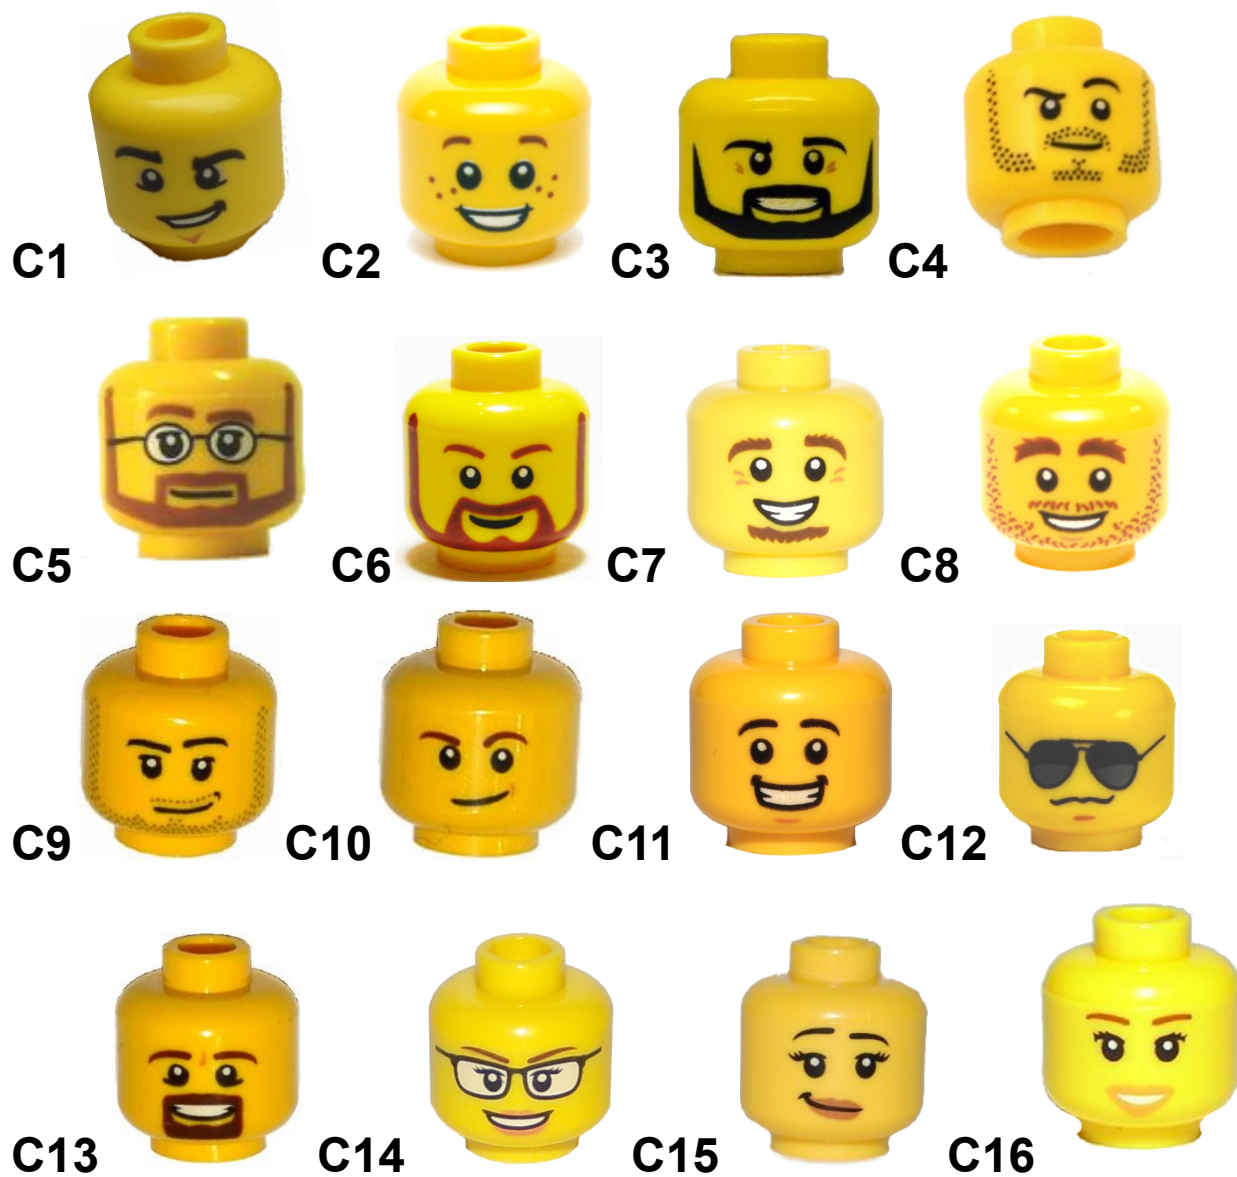

HEADS

Note: Images are not precisely to scale.
Descriptions follow pictures.

Descriptions:

C1 Minifig Head Male Cheeky Open Smile

C2 Minifig Head Big Smile with Freckles

C3 Minifig Head Dark Beard

C4 Minifig Head Black Goatee

C5 Minifig Head Brown Beard & Glasses

C6 Minifig Head Brown Beard Nice Smile

C7 Minifig Head Brown Goatee

C8 Minifig Head Brown Stubble Big Grin

C9 Minifig Head Cheeky Smile & Stubble

C10 Minifig Head Cheeky Smile