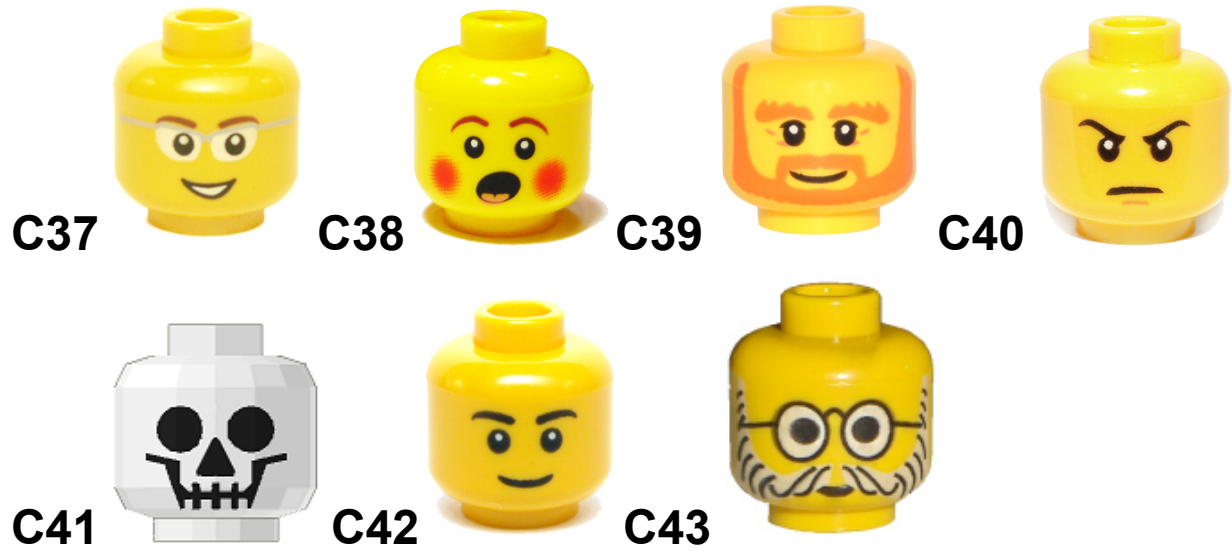

HEADS

Note: Images are not precisely to scale.
Descriptions follow pictures.

Descriptions:

C1 Minifig Head Male Cheeky Open Smile

C2 Minifig Head Big Smile with Freckles

C3 Minifig Head Dark Beard

C4 Minifig Head Black Goatee

C5 Minifig Head Brown Beard & Glasses

C6 Minifig Head Brown Beard Nice Smile

C7 Minifig Head Brown Goatee

C8 Minifig Head Brown Stubble Big Grin

C9 Minifig Head Cheeky Smile & Stubble

C10 Minifig Head Cheeky Smile

C17 Minifig Head Female Crooked Smile with Beauty Spot

C18 Minifig Head Female Lipstick & Glasses

C19 Minifig Head Female Nice Smile & Glasses

C20 Minifig Head Female Nice Smile

C21 Minifig Head Female Standard Open Smile